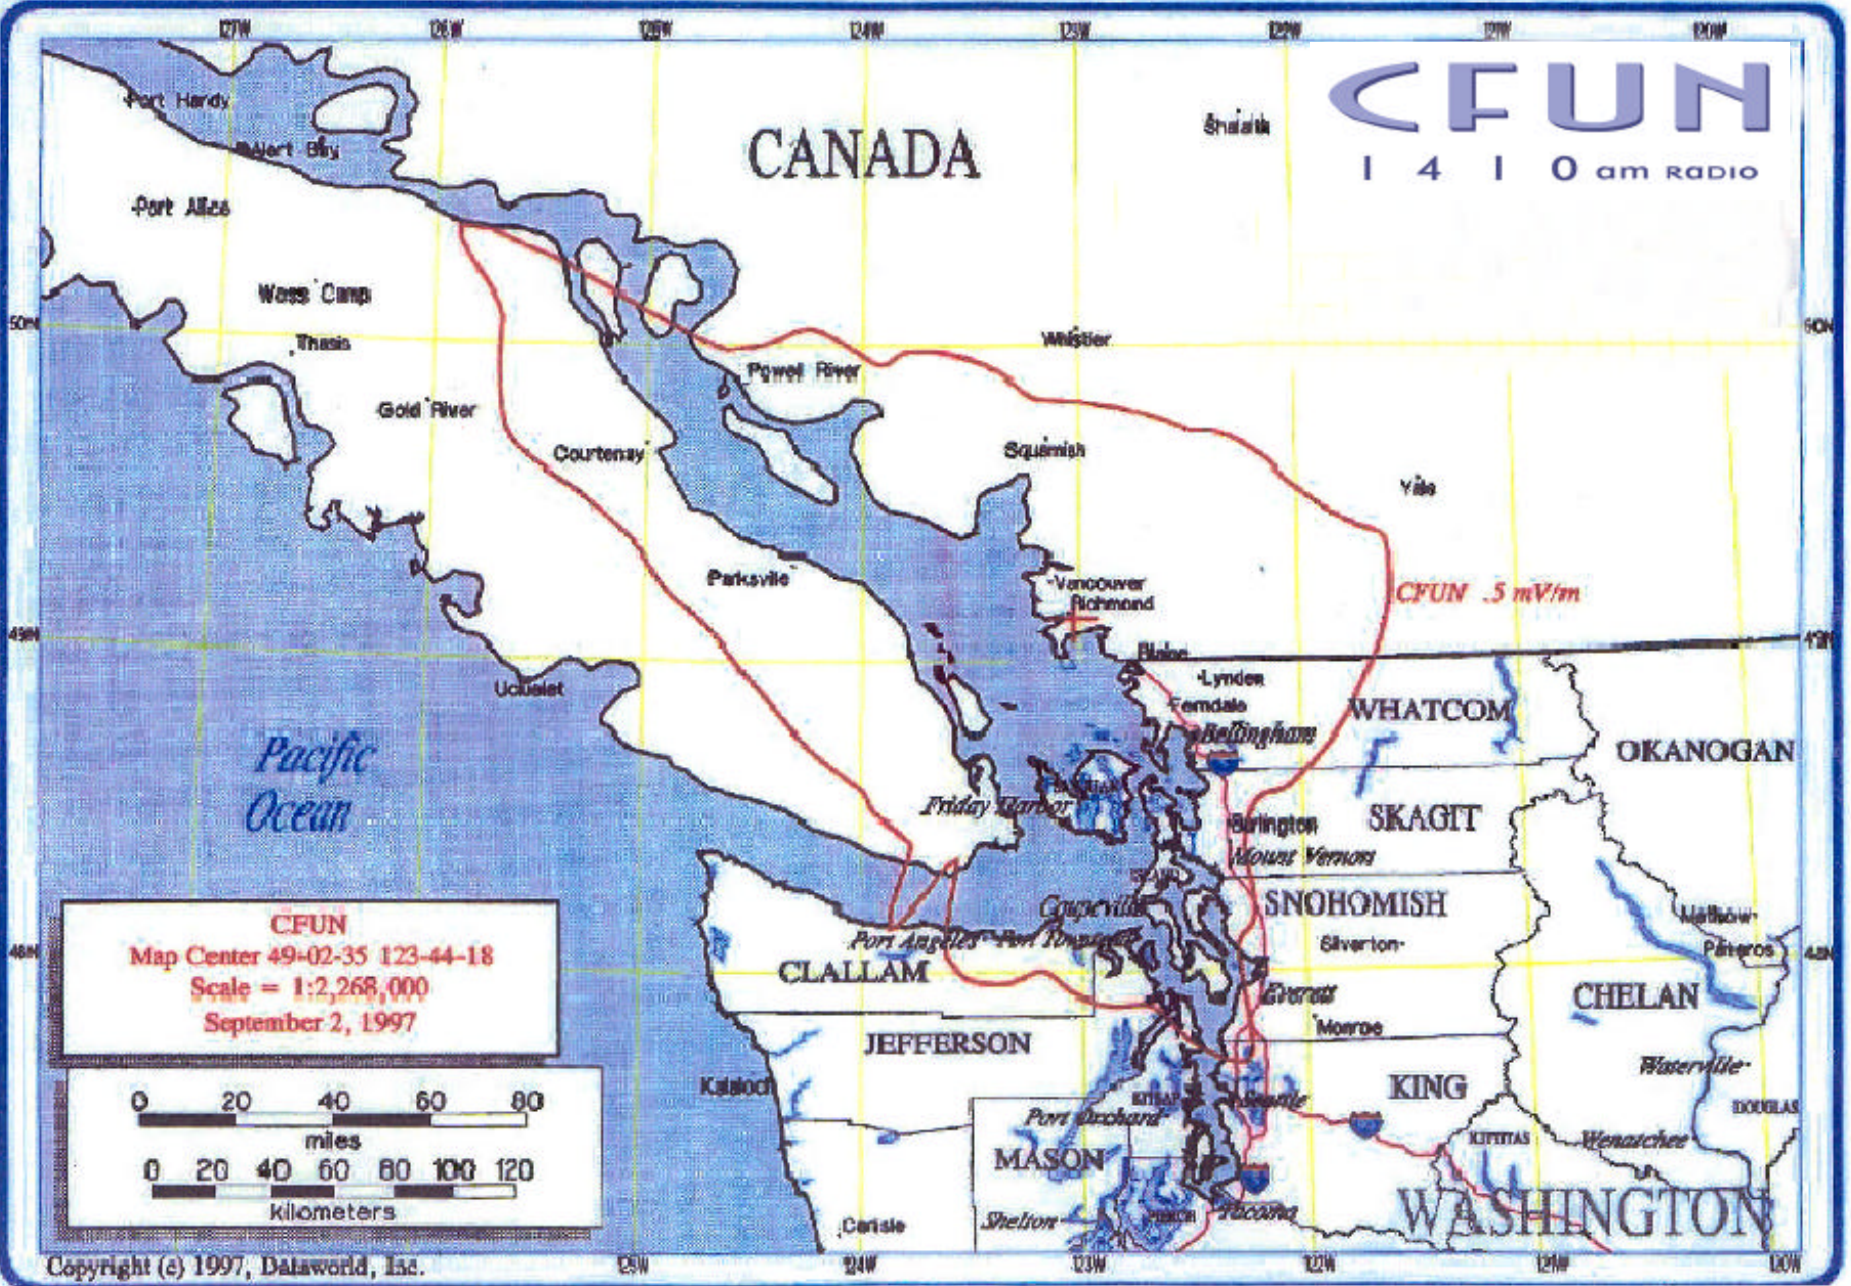

CFUN
1410 AM RADIO

CANADA

CFUN
Map Center 49-02-35 123-44-18
Scale = 1:2,268,000
September 2, 1997

Copyright (c) 1997, Dataworld, Inc.